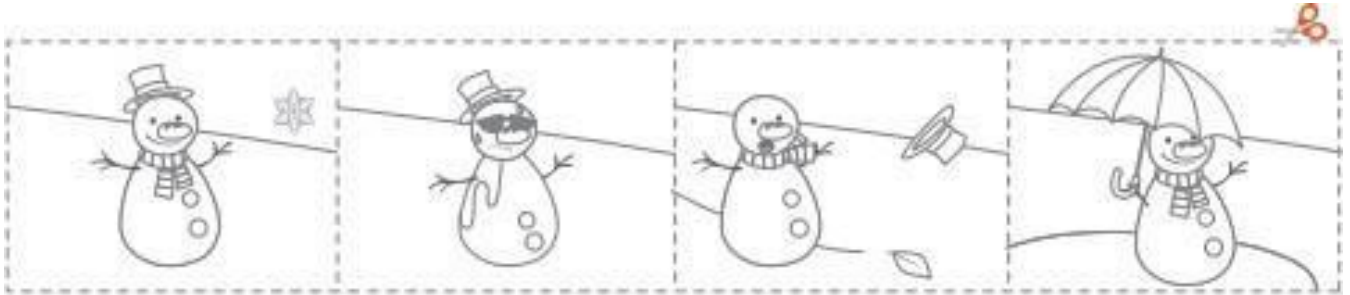

# It's Christmas Time!

Join the dots.

**What can you see?**

© 2009-2020 www.BigActivities.com

It's a little snowman! Let's sing his song together..

<https://www.youtube.com/watch?app=desktop&v=FcqntFwb6k> **Are all these words in the song?**

Listen again and circle the words you hear.

buttons  
nose

eyes

hat

Santa

scarf

[supersimple.com](http://supersimple.com)

Colour the pictures!

What's the weather like?

Cut out the little Snowmen and stick them to the correct scene.

**Sharks celebrate Christmas too...** Sing this song with your family!

[https://www.youtube.com/watch?v=u0aAMvww\\_co](https://www.youtube.com/watch?v=u0aAMvww_co)